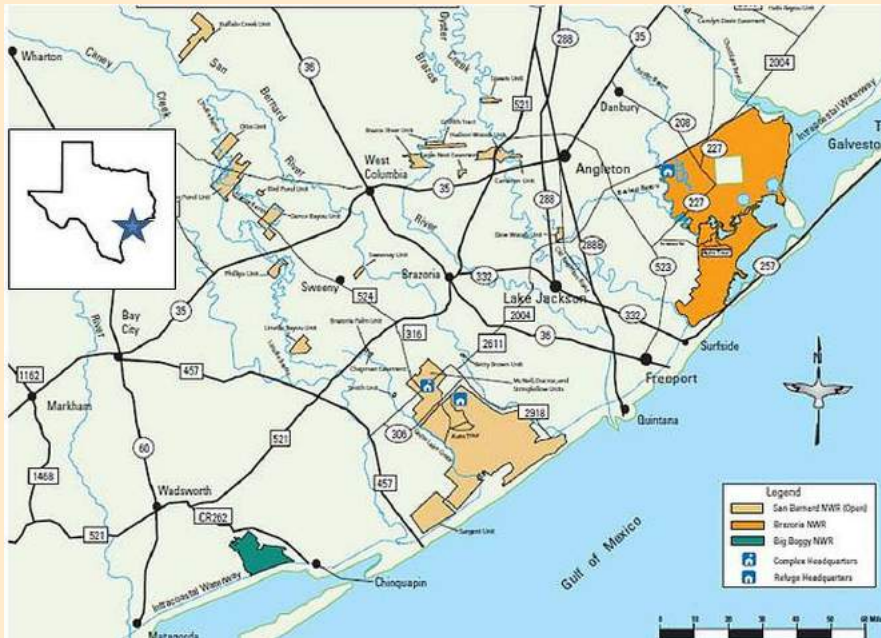

Source: USFWS

Sites for Photos:

- **Texas Mid-Coast Wildlife Refuge Complex (United States Fish and Wildlife Service)**
- **The Nash and Nowotny Prairie Preserves (The Nature Conservancy)**
- **Gulf Coast Bird Observatory**
- **Brazos Bend State Park**
- **Brazoria County**
- **Matagorda County**
- **Fort Bend County**

Sedges & Rushes of the Texas Mid-Coast NWR Complex by Thomas Adams.
Peggy Romfh, & Pete Romfh is licensed under a [Creative Commons Attribution-NonCommercial-ShareAlike 4.0 International License](https://creativecommons.org/licenses/by-nc-sa/4.0/).